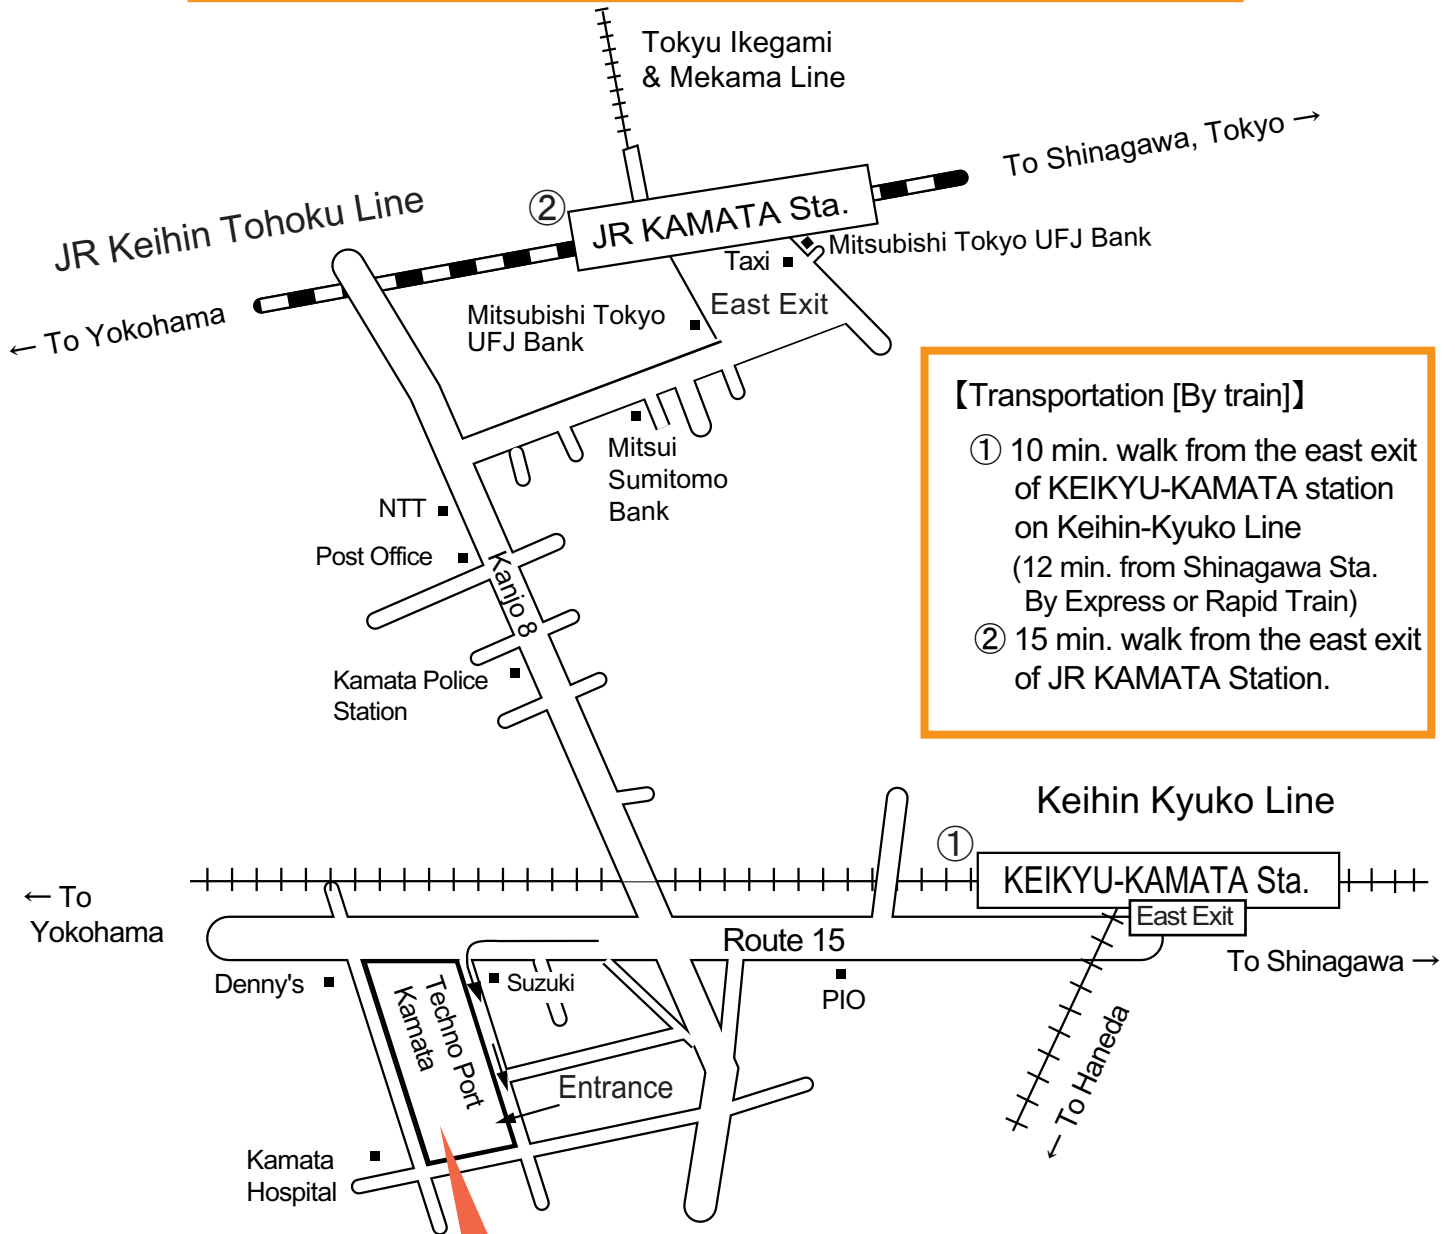

# Map To TOKYO KEIKI INC.

## 【Transportation [By train]】

- ① 10 min. walk from the east exit of KEIKYU-KAMATA station on Keihin-Kyuko Line (12 min. from Shinagawa Sta. By Express or Rapid Train)
- ② 15 min. walk from the east exit of JR KAMATA Station.