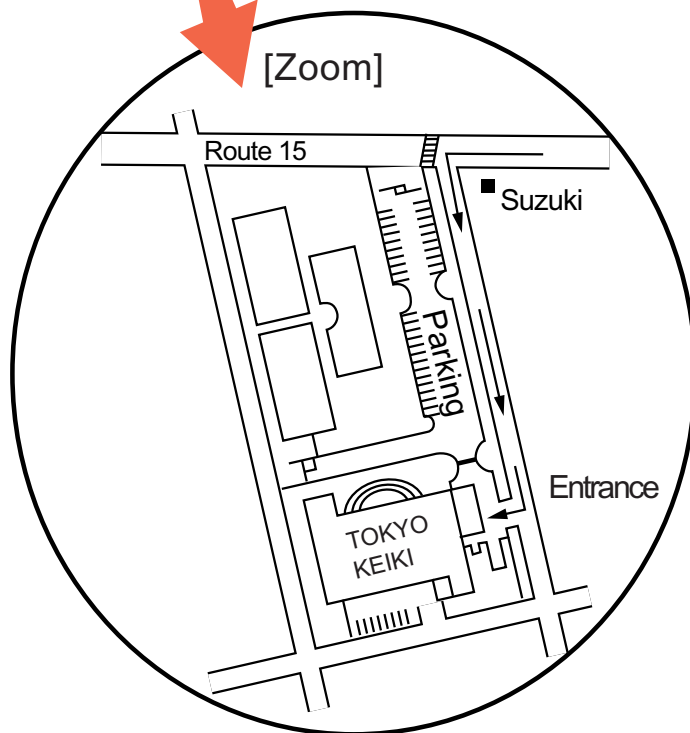

# Map To TOKYO KEIKI INC.

## 【Transportation [By train]】

- ① 10 min. walk from the east exit of KEIKYU-KAMATA station on Keihin-Kyuko Line (12 min. from Shinagawa Sta. By Express or Rapid Train)
- ② 15 min. walk from the east exit of JR KAMATA Station.